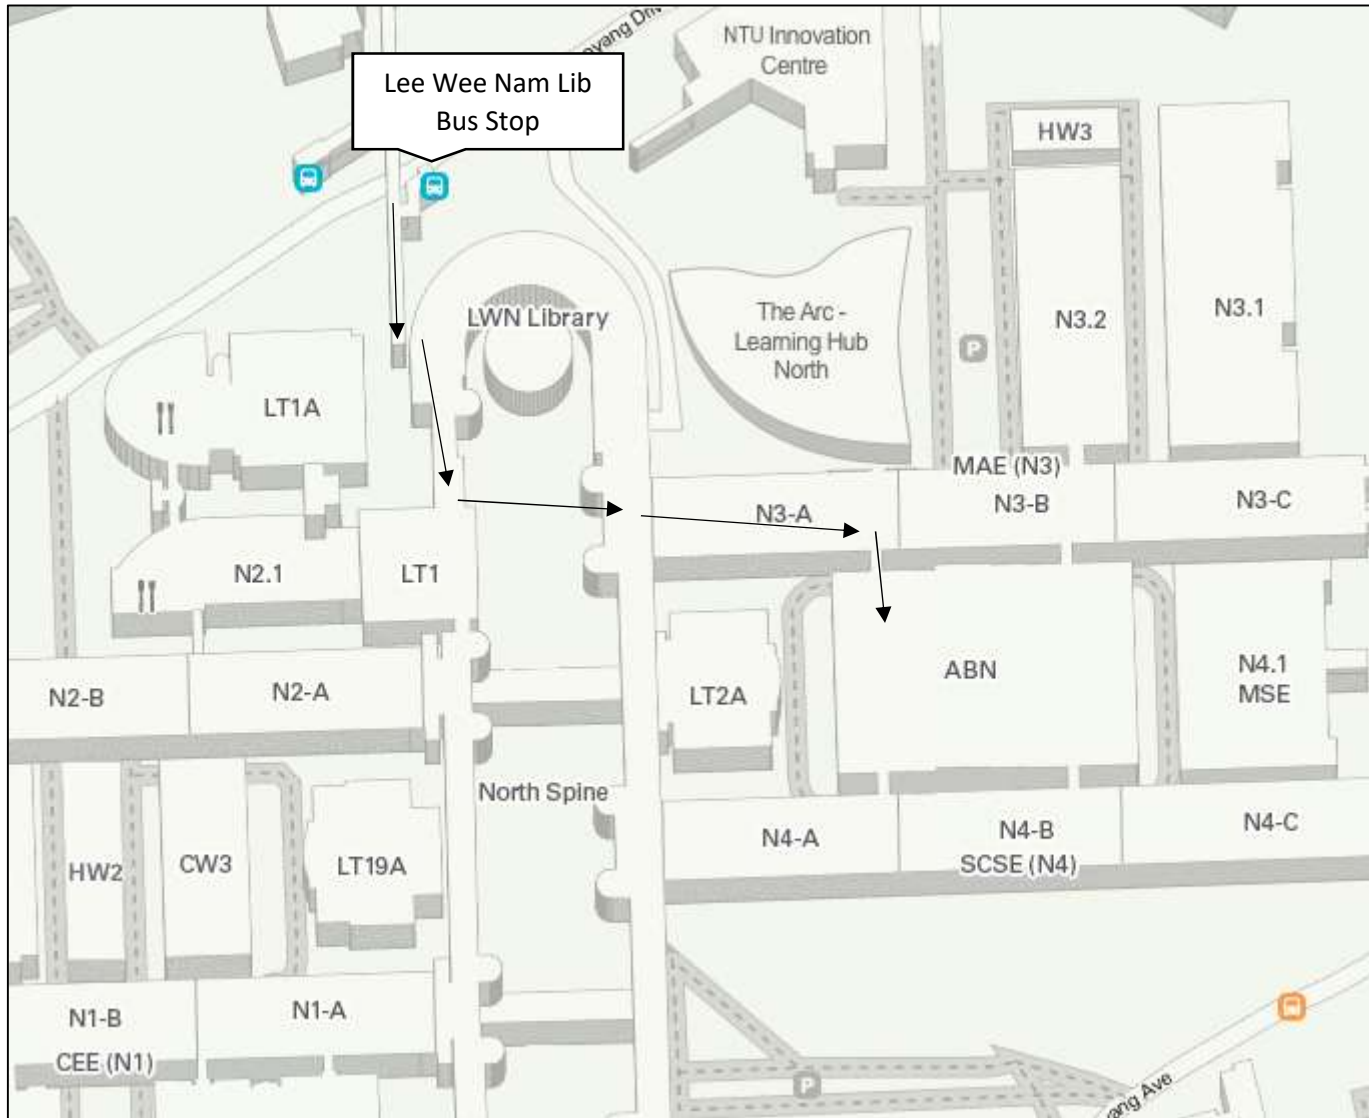

Public Transport

By Mrt and Public Bus: Take green line Mrt and alight at Boon Lay Station. Proceed to Boon Lay Bus interchange and board the Bus No. 179. Alight 11 stops later at Lee Wee Nam Lib and walk to Academic Block North (ABN).

Graduate College @ NTU
61 Nanyang Drive
ABN – 01B – 11
Singapore (637335)
Phone: 6592-7835