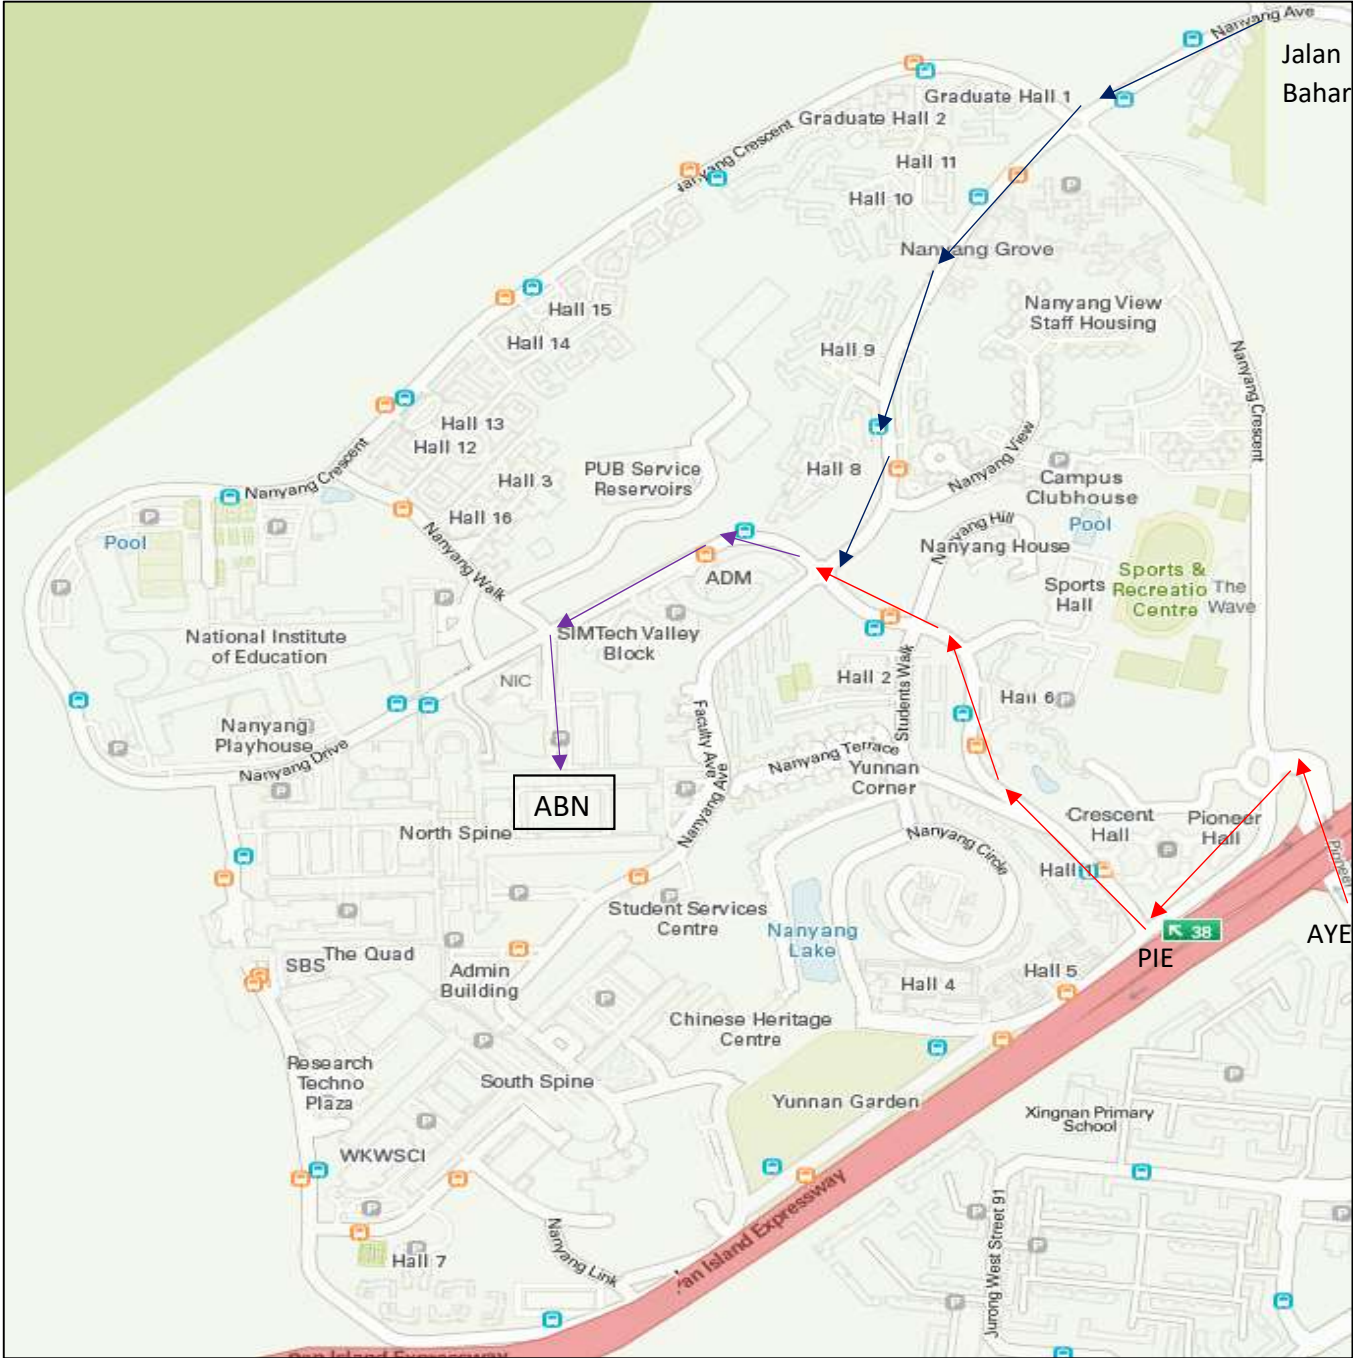

How to get to Graduate College

Private Vehicle

Entrance from Pioneer North Road:

Via **PIE** Expressway: Follow PIE to Pioneer North Road. Take exit 38 from PIE turn to Lien Ying Chow Drive then to Nanyang Drive and turn into carpark E.

Via **ECP/AYE** Expressway: Drive towards AYE Jalan Ahmad Ibrahim. Take Exit 18 from AYE. From Pioneer Road North turn to Lien Ying Drive then Nanyang Drive and turn into Carpark E

Entrance from Jalan Bahar:

5. Walk straight and turn left

6. Next, after you see Directory. Turn Left.

7. When you see School of Mechanical & Aerospace, walk through the door.

8. Then you will see Robotics Research Centre. Turn Right.